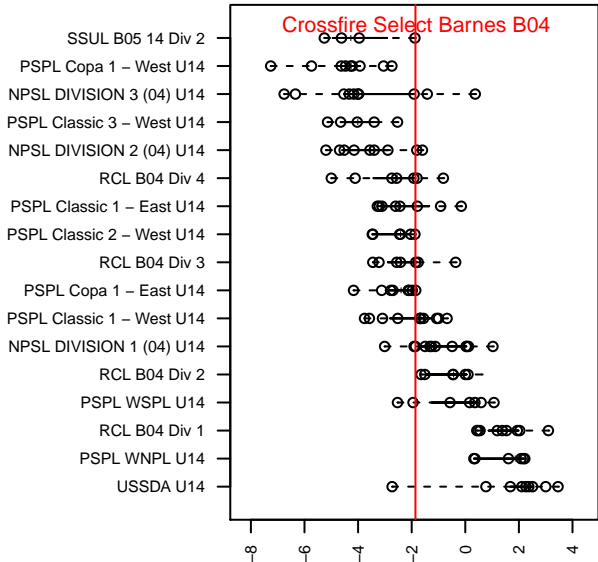

# Crossfire Select Barnes B04

Crossfire Select SC  
 Redmond, WA  
 B04 total strength=1103  
 attack=2.74 defense=2.98  
 fall league = NPSL DIVISION 1 (04) U14  
 notes= Gold

alt names used:  
 Crossfire Select B04 Barnes  
 Crossfire Select B04 Barnes  
 Crossfire Select Pombo B04  
 Crossfire Select B04 Barnes  
 CFS B04 – Gold – Barnes

Venues played:  
 2017 Crossfire Select U14 Gold  
 2017 Eastside FC Cup BU14 Gold  
 2017 NPSL DIVISION 1 (04) U14  
 2017 Cranberry Cup U14  
 2017 Founders Cup B04 Div A

**Crossfire Select Barnes B04**  
 Dots are actual minus expected GF (blue circles) and GA (red triangles).  
 Blue line is smoothed change in attack strength. Red is smoothed change in defense strength.

**attack and defense variance (black dot)  
relative to other teams  
and top 10 in region**

**attack and defense rating  
relative to others at age  
and all opponents in last 13 months**

**Performance relative to 13 month average**